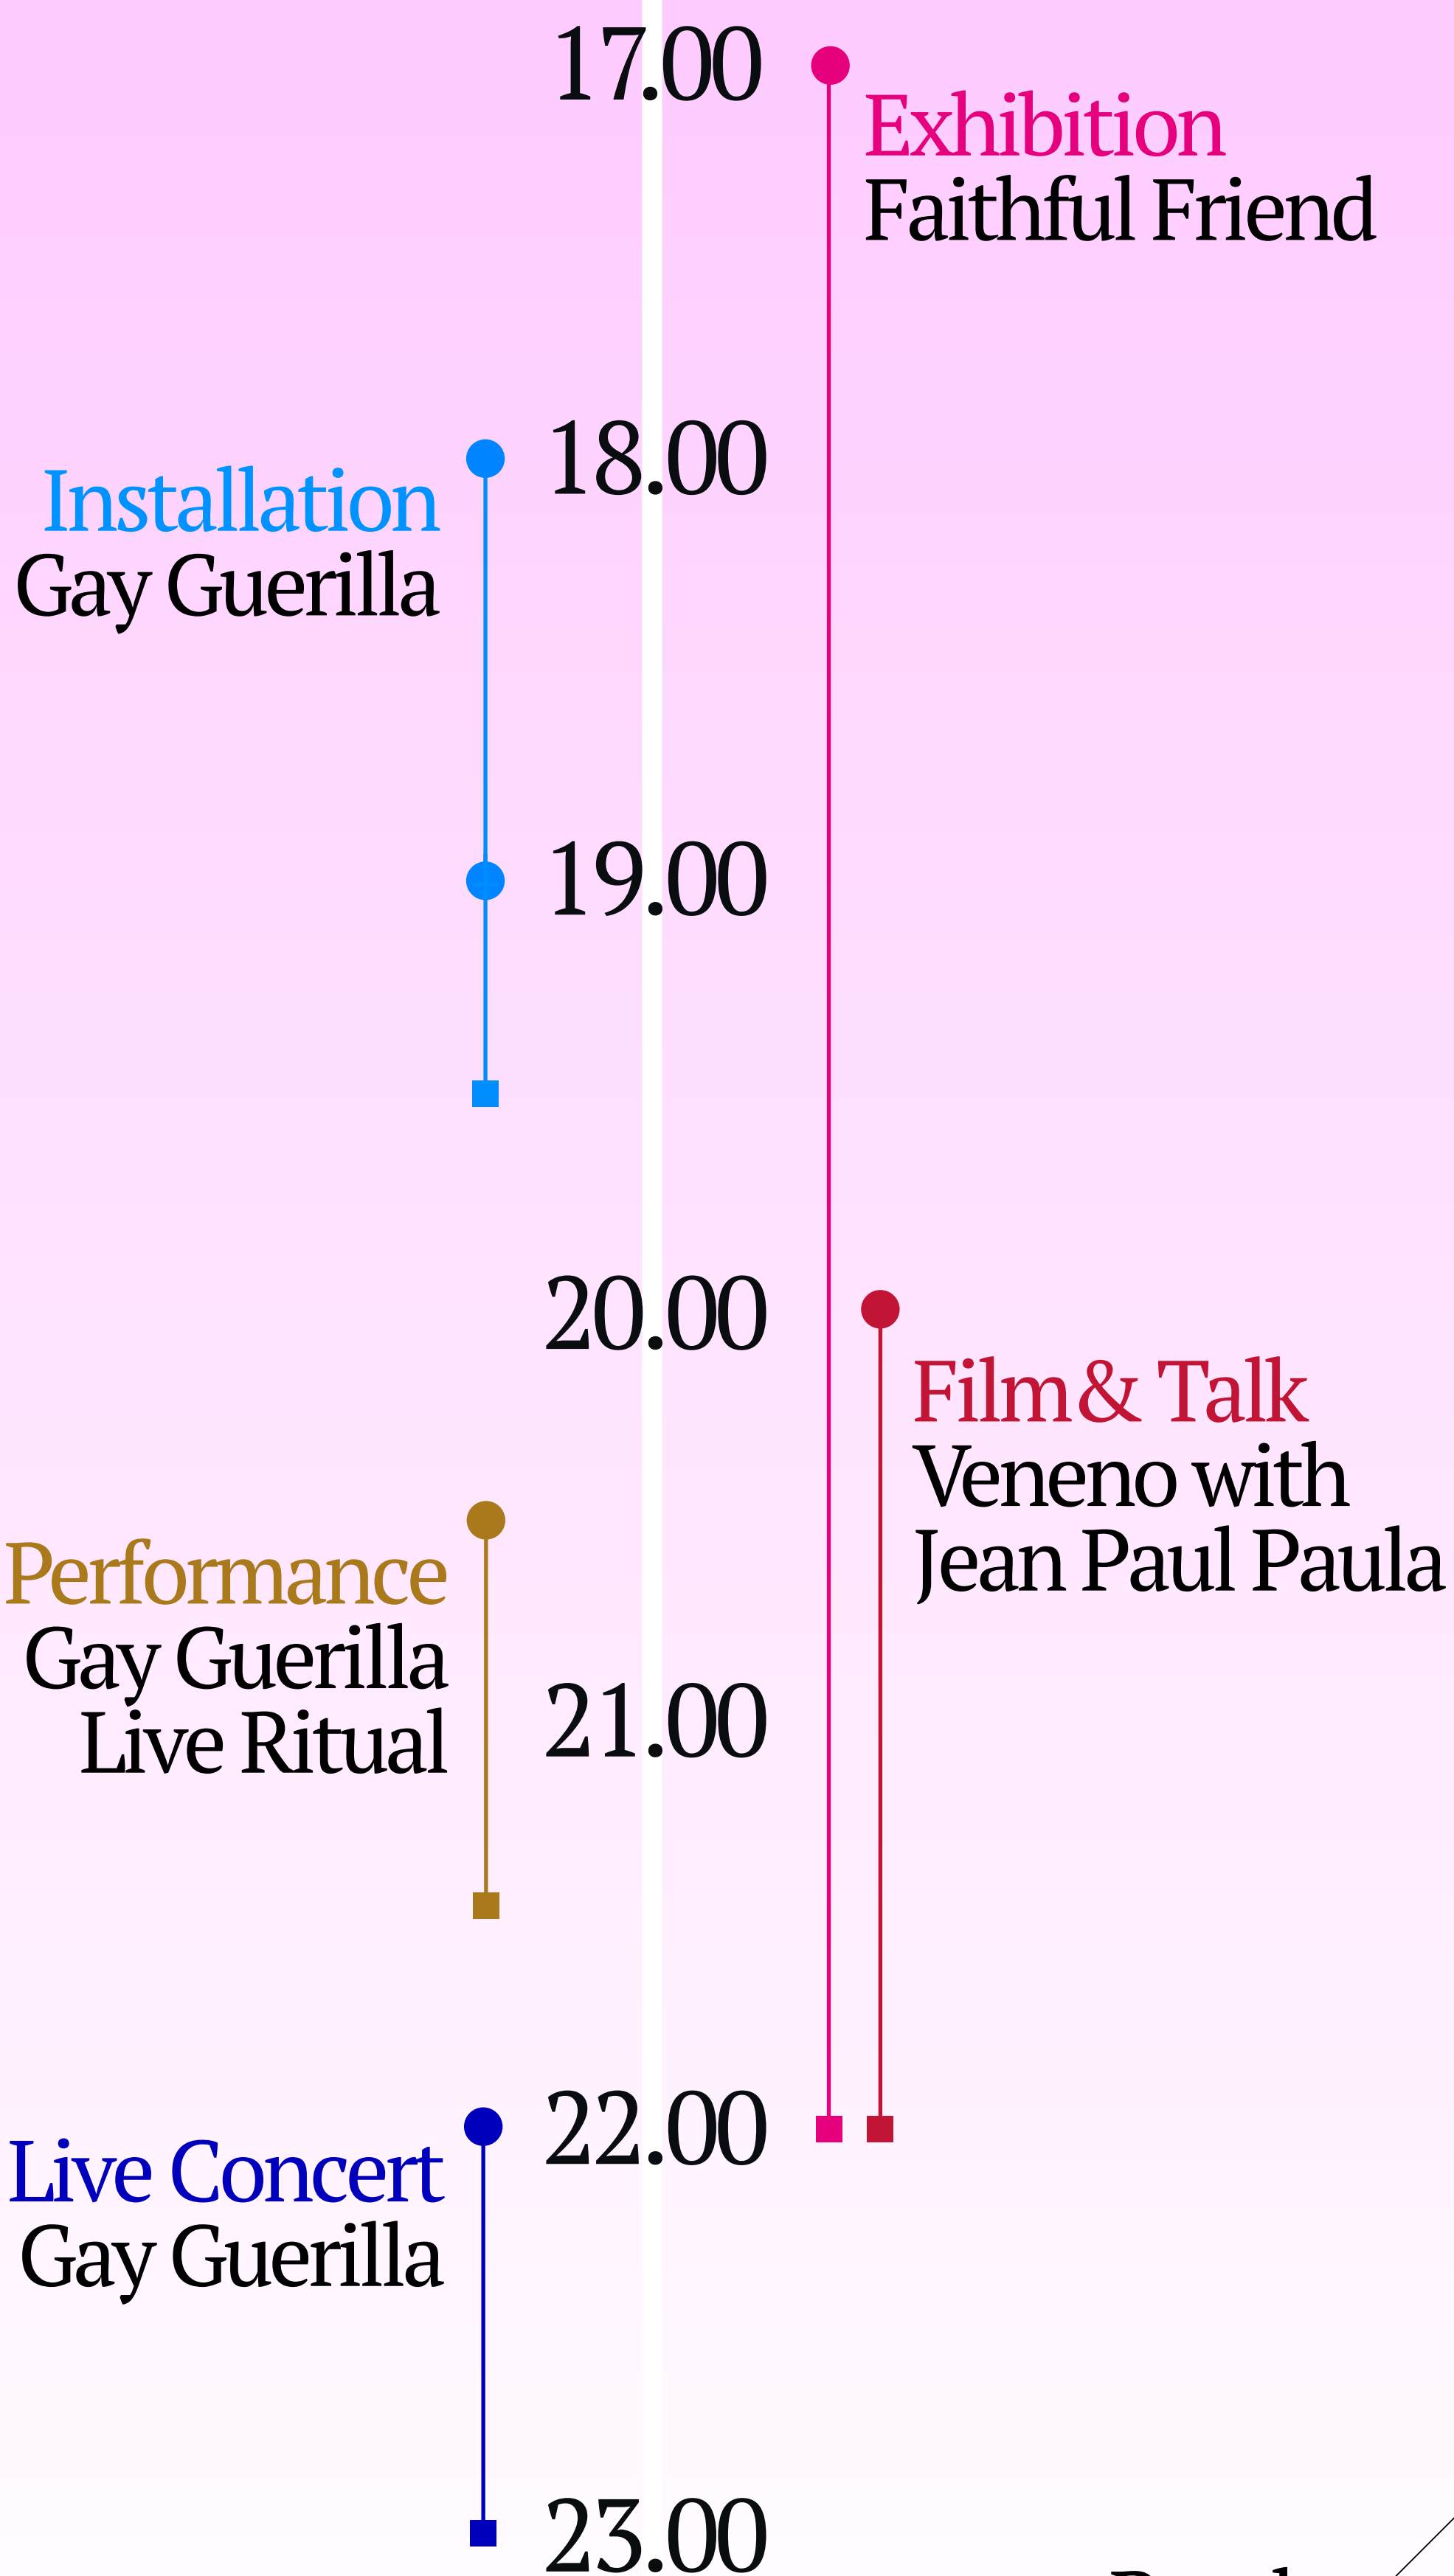

28 april

Studio B

TT. Vasumweg 119

Studio C

TT. Vasumweg 38

Re:ply to all
Festival
ndsm

29 april

Studio A-B

Installation
Gay Guerilla

Live Concert
Femine
music & dance

Studio C

TT. Vasumweg 38

Exhibition
Faithful Friend

Film & Talk
The Wiz with
Mel-Anin

Debate
Encourager: Safe
Havens X Art Spaces

Film & Talk
Space is the Place
with Christian
Guerematchi

Live Concert
Gay Guerilla

20.00

21.00

Performance
Gay Guerilla
Live Ritual

22.00

23.00

13.00

14.00

15.00

16.00

17.00

18.00

19.00

20.00

21.00

Re:ply to all
Festival
ndsm