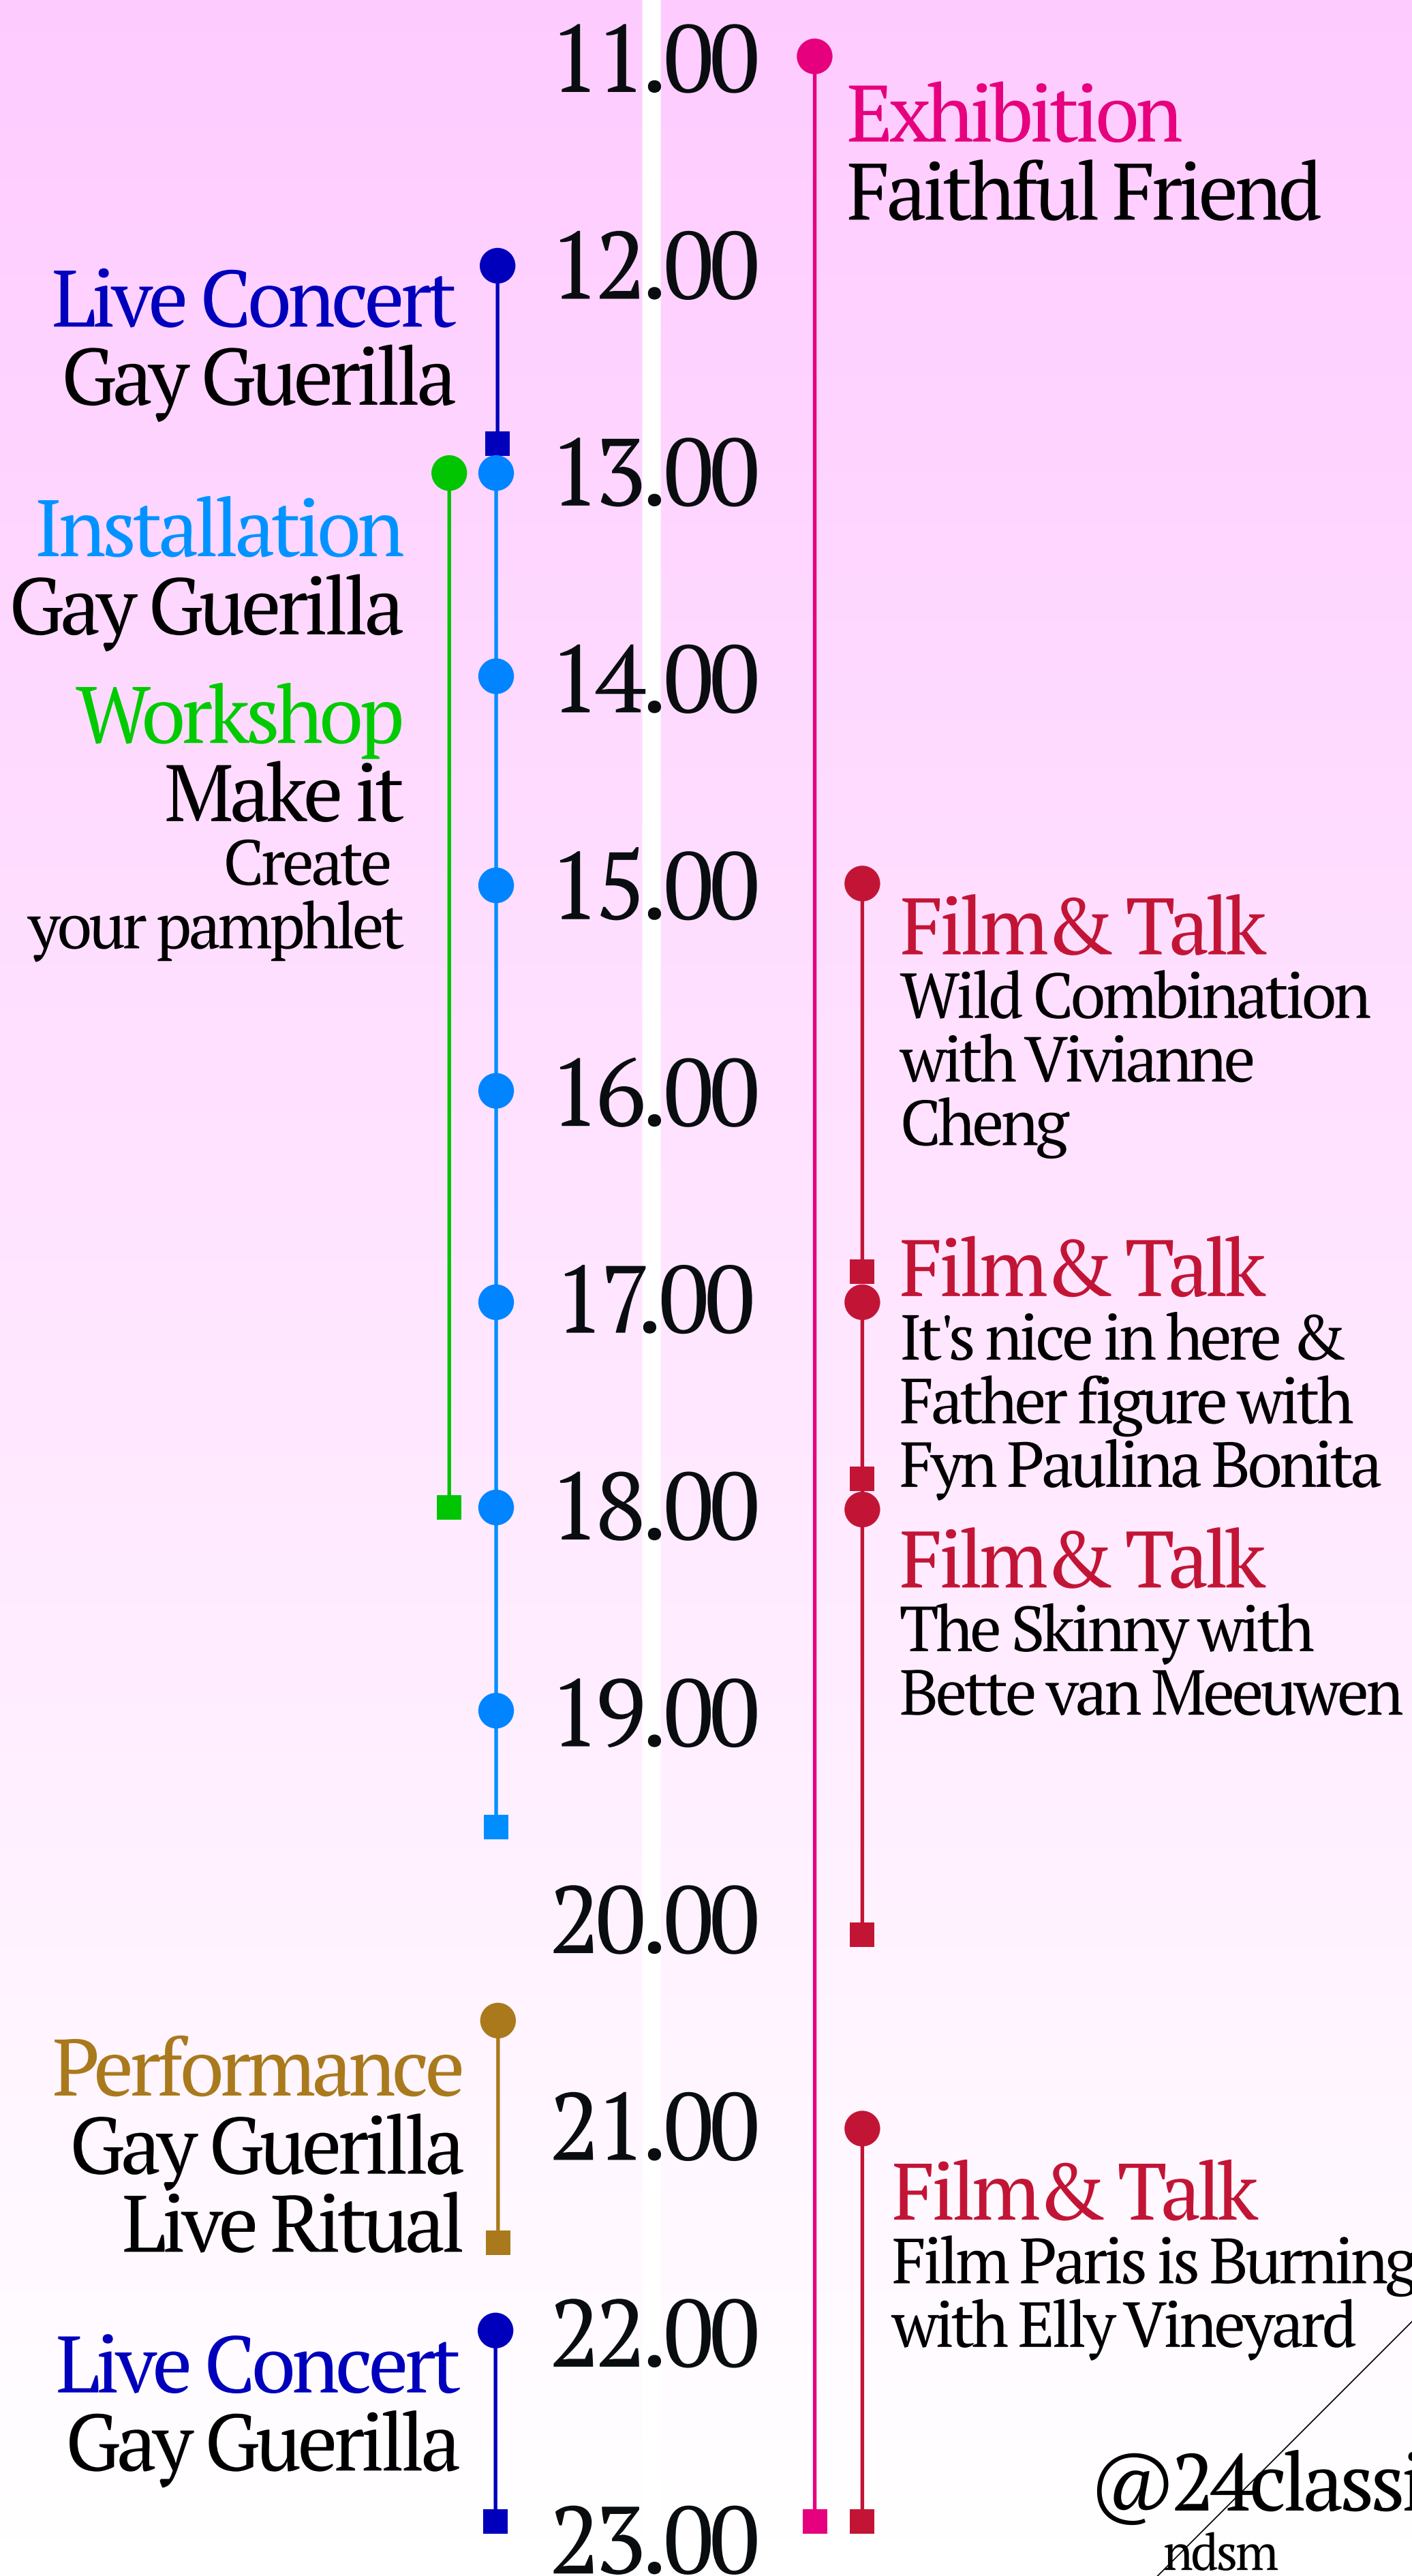

29 april

Studio A-B

TT. Vasumweg 119

Studio C

TT. Vasumweg 38

@24classics
ndsm